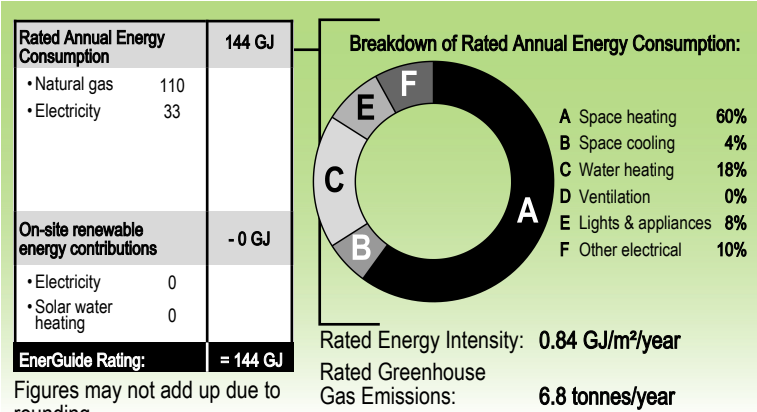

123 Sample Street,
Ottawa, ONTARIO, K2P 0J9

ENERGUIDE

The energy consumption indicated on your utility bills may be higher or lower than your EnerGuide rating. This is because standard assumptions have been made regarding how many people live in your house and how the home is operated. Your rating is based on the condition of your house on the day it was evaluated.