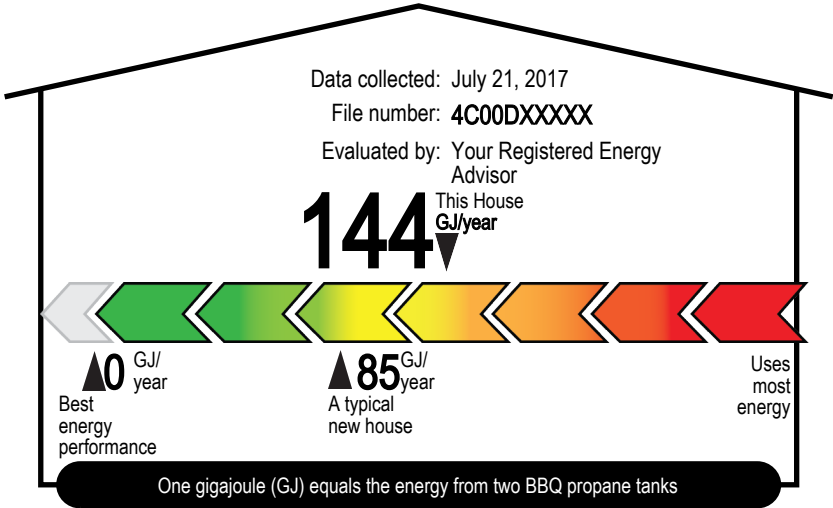

123 Sample Street,
Ottawa, ONTARIO, K2P 0J9

ENERGUIDE

The energy consumption indicated on your utility bills may be higher or lower than your EnerGuide rating. This is because standard assumptions have been made regarding how many people live in your house and how the home is operated. Your rating is based on the condition of your house on the day it was evaluated.